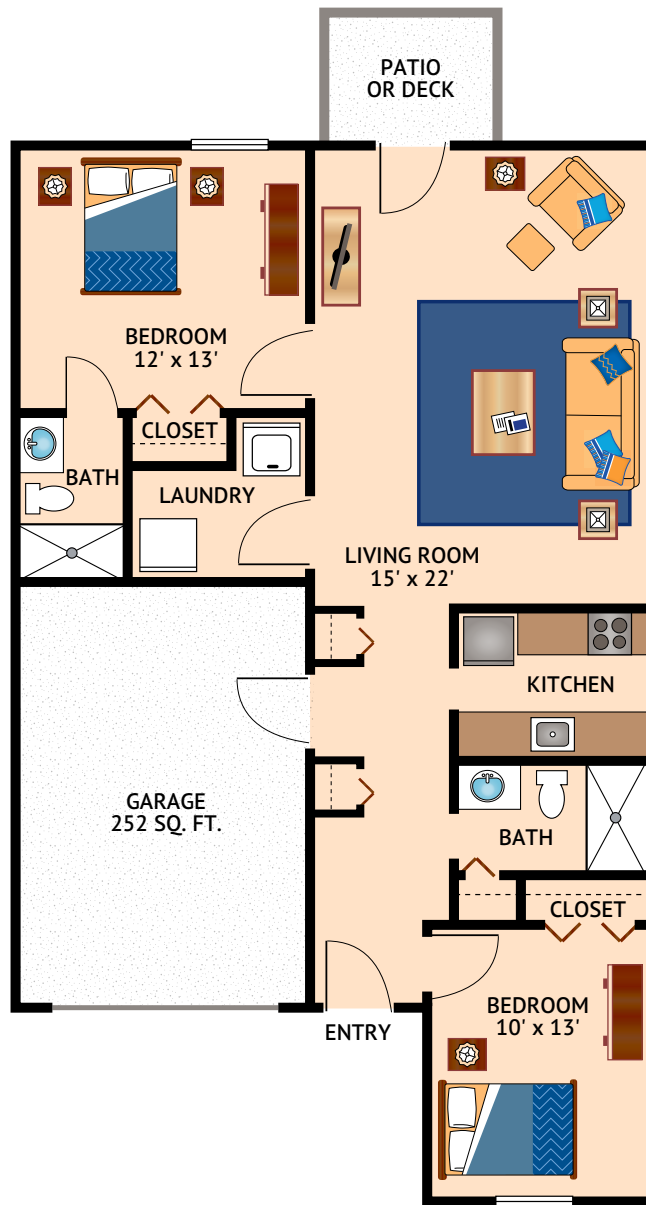

INDEPENDENT LIVING at The Villas

Floor Plan

VILLA A – TWO BEDROOM

1,200 Square Feet

Floor plans are not to scale and are shown for comparative purposes only.
Actual apartment floor plans may have minor variations.

INDEPENDENT LIVING at The Villas

Floor Plan

VILLA B – TWO BEDROOM

1,200 Square Feet

Floor plans are not to scale and are shown for comparative purposes only.
Actual apartment floor plans may have minor variations.